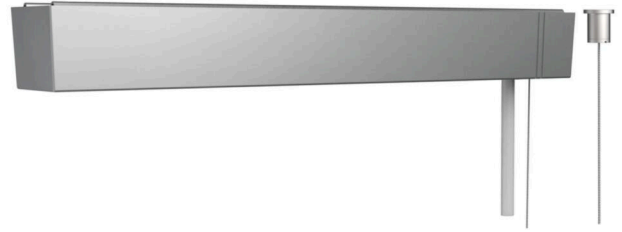

Rectangular canopy L=317mm sg, metal ceiling cylinder, 2 wires D=1.2 L=1900; Housing colour silver grey/white aluminium RAL 9006; . Anschlussleitung 5x0,75. Light Control: netlife flex10L; Regiolux Classification: netlife flex; Control signal: DALI, Radio; Number of control gear (max): 5; Communication: Bluetooth; App name: Casambi, 4remote BT; System compatibility: flex10; flex10X; flex10L; flex37; flex39; Note: compatible with Casambi; Application: Office, Meeting rooms, Secondary rooms, Retail, Corridors, Garages, Classrooms, Sports facilities; Function: Motion detection*, Corridor function*, Guided Light*, HCL (only with DT8 luminaires), presence detection*, Daylight control, Tunable white (only with DT8 luminaires), Manual dimming, *only by auxiliary devices. Suspension set with integrated receiver Operation and configuration via the Casambi app.

CHARACTERISTICS

Order number	91101025135
EAN number	4020863377732
Commodity code	94059900
Certification mark	Indoor, CE

ELECTRICAL ENGINEERING

Wiring	5x0.75mm²

MECHANICS

Housing colour	silver grey/white aluminium RAL 9006
Dimensions (LxWxDxH)	317mm x 44.5mm x 39mm
Weight (net)	0.58kg
Type of installation	Pendant individual mounting, Pendant light strip mounting

Dimensions

L	317 mm	Length
B	44.5 mm	Width
H	39 mm	Height

DEEP-LINK

<https://www.regiolux.de/en/article/91101025135>